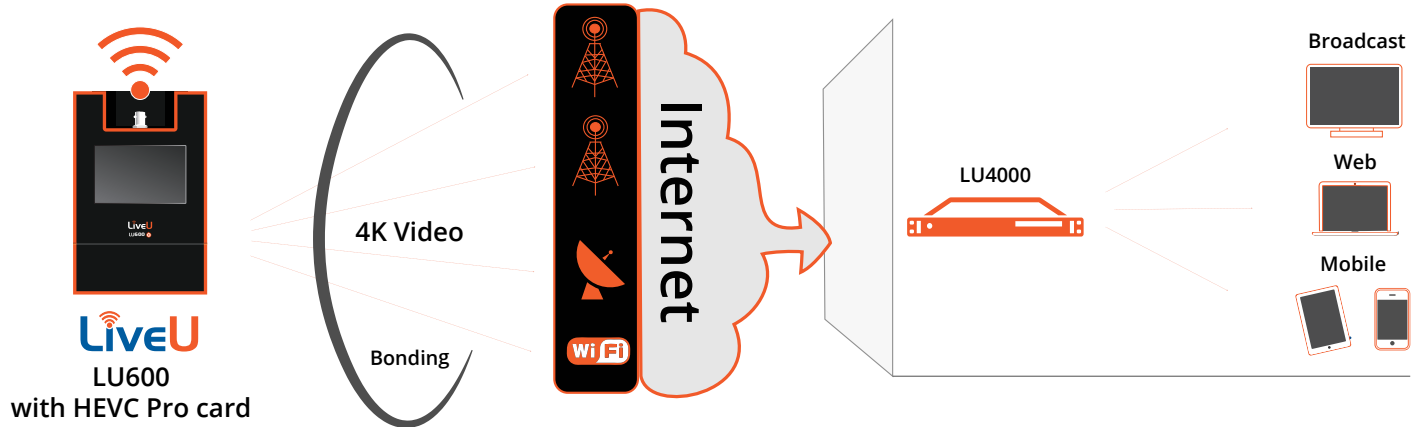

LU4000 4K RECEIVER

Technical Specifications

FORM FACTOR	1U RACK-MOUNTABLE SERVER
SOFTWARE	PRE-INSTALLED WITH LIVEU LRT DECODER SOFTWARE
VIDEO DECODER	H.264/HEVC
CONFIGURATIONS	SINGLE: SUPPORTS ONE 12G-SDI OUTPUT
RESOLUTIONS	2160P50/60/25/30/24, 1080P50/60/25/30/24, 1080I50/60, 720P50/60/25/30/24, PAL, NTSC
HW INTERFACES	12G/6G/3G/HD/SD-SDI
NETWORK INTERFACE	1000/100/10 RJ-45
NETWORK INTERFACE COUNT	2
POWER SOURCES	110-240V 50/60HZ
CONTROL	FULL CONTROL USING CLOUD MANAGEMENT VIA LIVEU CENTRAL
PREVIEW	TRANSCODES AND OUTPUTS PREVIEW VIA LIVEU CENTRAL
DIMENSIONS	1.70(43MM) HIGH, 17.20(437MM) WIDE, 14.50(369MM) DEEP, 1U RACKMOUNT
WEIGHT	16.5 LBS / 7.48 KG

www.liveu.tv

www.facebook.com/LiveU.Fans

www.twitter.com/liveu

LiveU Inc. | 2 University Plaza, Suite 505, Hackensack, New Jersey 07601, USA
Tel: 1-(201)-742-5228 | www.liveu.tv/contact-us