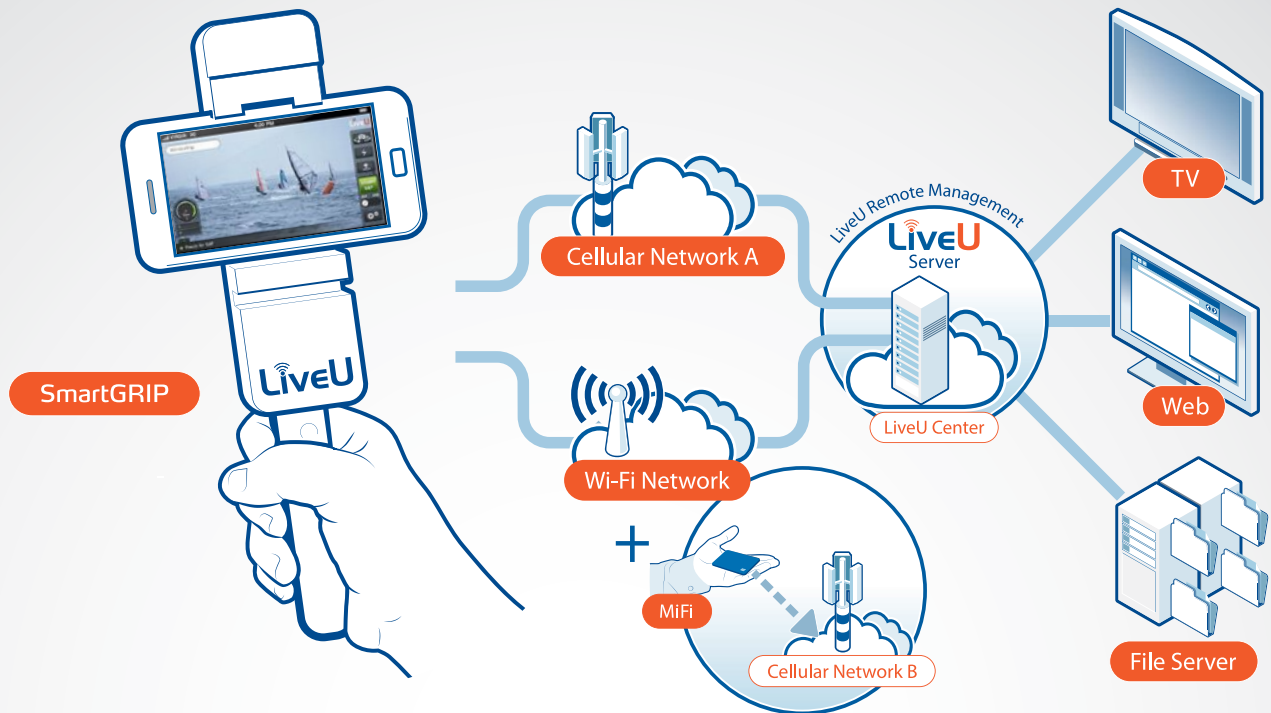

SmartGRIP

Boosting Connection and Extending Battery Life

LiveU's innovative SmartGRIP device enhances the use of the LU-Smart smartphone application, allowing broadcasters to go live at a moments notice from almost any location. The SmartGRIP holds a rechargeable battery allowing broadcasters to broadcast live from a smartphone without the limitations a short-lived cellphone battery. The SmartGRIP also includes a 3G/4G MiFi channel (or any other mobile hotspot), which is bonded together with the smartphone's internal 3G/4G connection to combine two cellular connections beyond the smartphone, boosting live video transmission time, quality, reliability and performance.

Live Video Wherever, Whenever

SmartGRIP

Supported Smartphones	iPhone 4s, iPhone 5, iPhone 5s, iPhone 5c, Samsung S3, Samsung Note
Mifi	3G/4G based on local network coverage
Battery	Li-Ion, Adds 3 hours of continuous transmission
Dimensions	45mm x 275mm x 52mm / 1.7" x 10.8" x 2.04" (WxHxD)
Weight	340g / 12oz