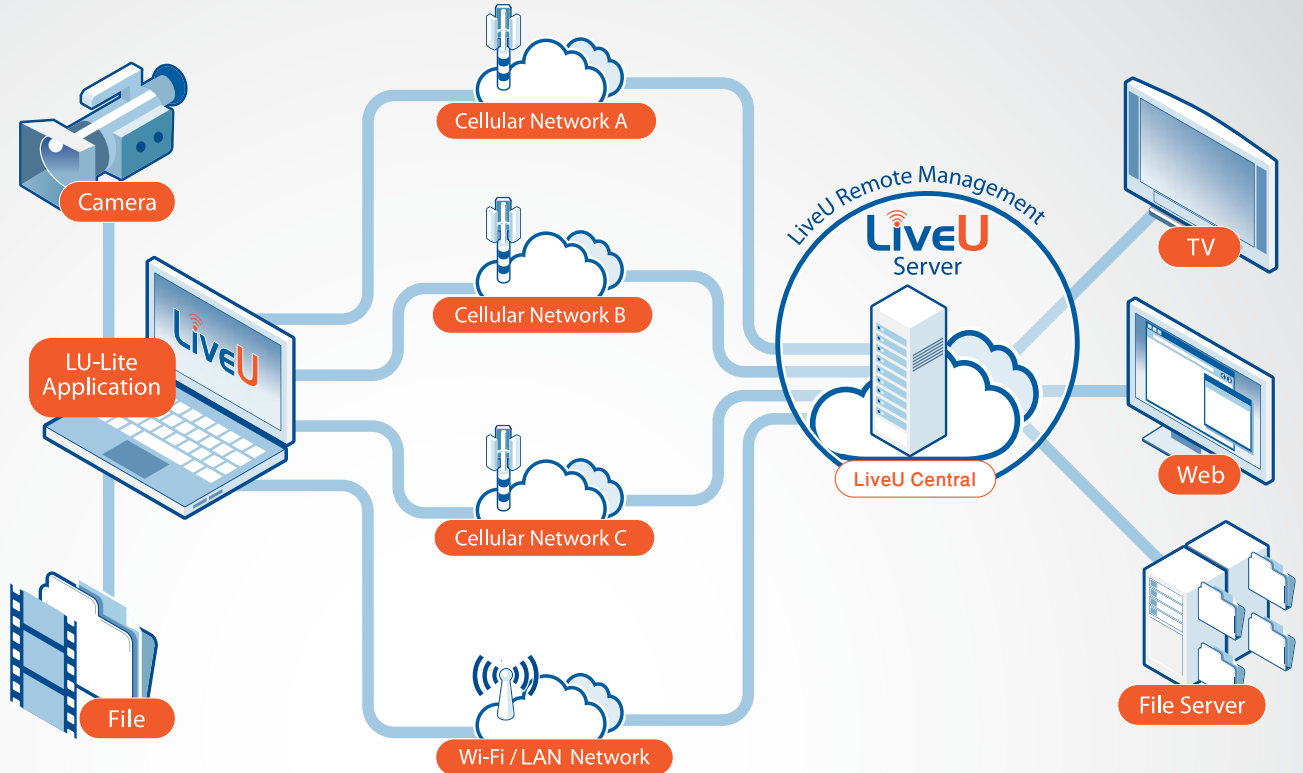

LU-Lite Laptop Solution

Fast and Reliable File Transfer and Live Video via your Laptop

LiveU's bonded laptop solution offers fast, reliable and high-quality mobile bonded transmission via the laptop, using up to six simultaneous Wi-Fi, LAN, cellular and satellite connections, including all BGAN services. With a user-friendly interface, the LU-Lite software is easy to use and highly flexible, supporting any camera input provided by your hardware.

Based on LiveU's fourth-generation bonded uplink technology, the LU-Lite software serves a wide variety of applications and workflows in the field, including file transfer and Store & Forward as well as editing and live interviews using the laptop webcam.

LU-Lite connects to your existing LiveU receiving server and incorporates seamlessly into the LiveU Central management platform, enabling control rooms to manage multiple video feeds from all of your LiveU units operating in diverse locations for a smoother workflow configuration.

Live Video Wherever, Whenever

LU-Lite Laptop Solution

LU-Lite Features

- Bonds 6x3G/4G, Wi-Fi & Satellite networks
- File Transfer
- Store & Forward
- Works Seamlessly with BGAN HDR and other satellite IP infrastructure
- Live broadcast using the laptop webcam or connected camera