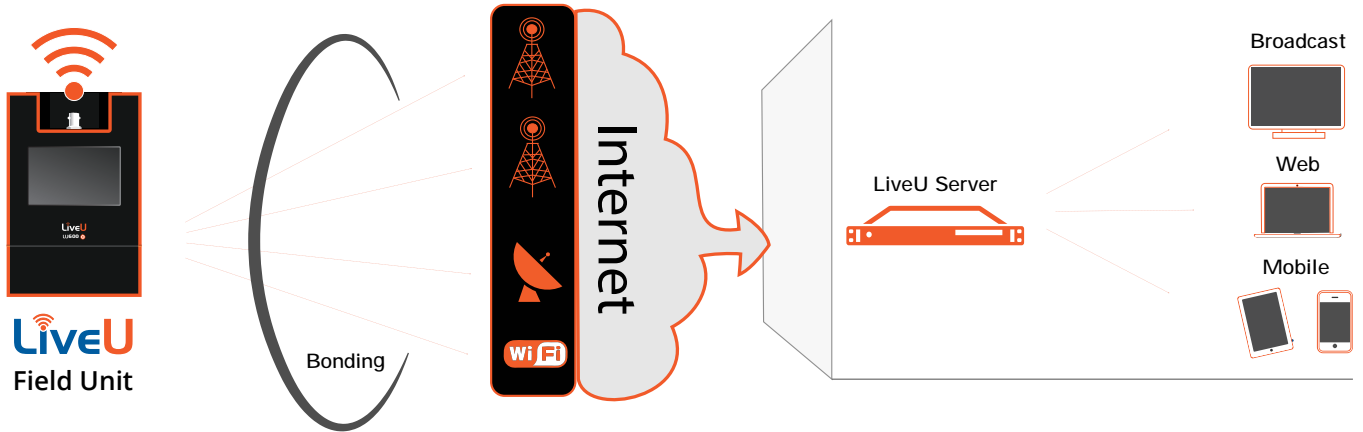

LU2000 VIDEO RECEIVER

Technical Specifications

FORM FACTOR	1U RACK-MOUNTABLE SERVER
SOFTWARE	PRE-INSTALLED WITH LIVEU LRT DECODER SOFTWARE
VIDEO DECODER	H.264/HEVC
CONFIGURATIONS	SINGLE/DUO/QUAD SIMULTANEOUS SDI OUTPUTS
IP OUTPUTS	RTMP FOR STREAMING TO CDNs OR SOCIAL MEDIA, MPEG-TS, LIVEU MULTIPOINT AND NDI
RESOLUTIONS	1080p50/60/25/30/24, 1080i/50/60, 720p50/60/25/30/24, PAL, NTSC
HW INTERFACES	3G/HD/SD-SDI
NETWORK INTERFACE	1000/100/10 RJ-45
NETWORK INTERFACE COUNT	2
POWER SOURCES	110-240V 50/60HZ
CONTROL	FULL CONTROL USING CLOUD MANAGEMENT VIA LIVEU CENTRAL
PREVIEW	TRANSCODES AND OUTPUTS PREVIEW VIA LIVEU CENTRAL
DIMENSIONS	1.7" (43MM) HIGH, 17.2" (437MM) WIDE, 14.5" (369MM) DEEP, 1U RACKMOUNT
WEIGHT	16.5 LBS / 7.48 KG

www.liveu.tv | www.facebook.com/LiveU.Fans | www.twitter.com/liveu

LiveU Inc. | 2 University Plaza, Suite 505, Hackensack, New Jersey 07601, USA
Tel: 1-(201)-742-5228 | www.liveu.tv/contact-us