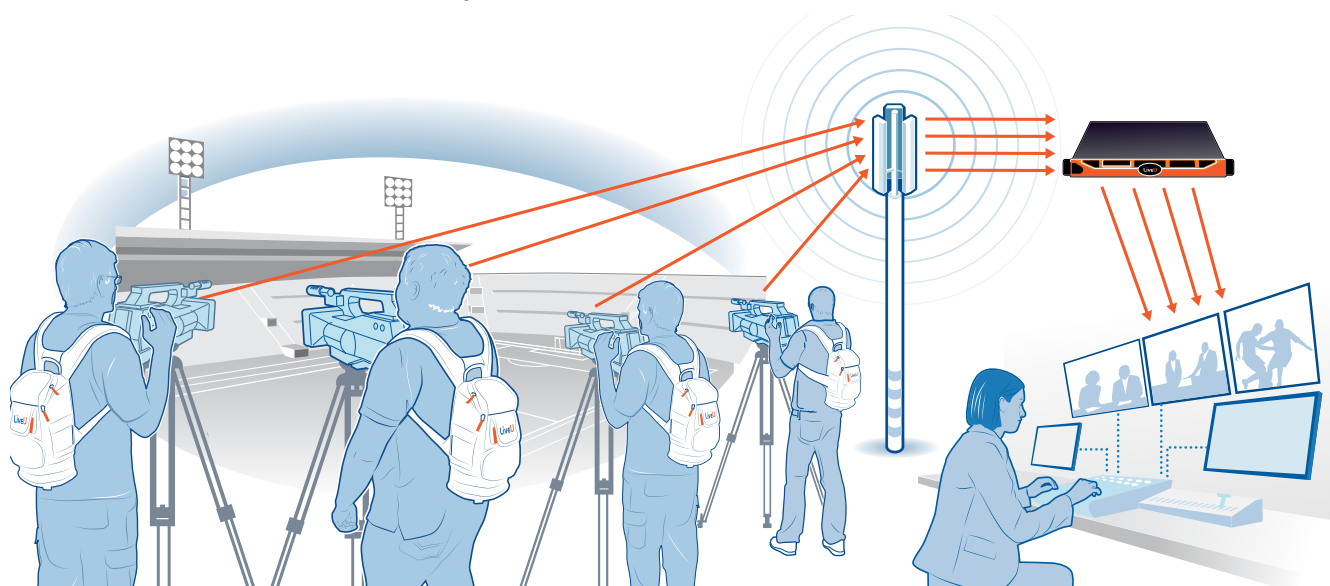

LiveU

AT-HOME PRODUCTION

Wireless Live Video Production for Sports and Live Event Producers

LiveU's wireless At-Home Production solution allows broadcasters to reduce costs by producing live shows from a centralized studio control room instead of on-site production and satellite trucks.

Wireless At-Home Production offers sports and event producers the opportunity to deliver multi-camera live events by leveraging their existing technical infrastructure and equipment. It also eliminates the need to spend a fortune on production vehicles, satellite uplinks and travel expenses. Sending less equipment and crew into the field allows event producers to maximize their in-house resources and increase efficiencies across the board. This reduction in on-site infrastructure and costs allows organizations to take advantage of affordable, high-quality technology that in turn, enables more frequent and even simultaneous live events coverage.

Remote production applications require the transport of multiple live camera feeds, which demand more bandwidth and can create challenges with delay and synchronization. The LiveU At-Home Production solution leverages LiveU's patented bonded cellular technology and unique LiveU Reliable Transport (LRT™) protocol to provide reliable, high-quality live video transmission from multiple cameras in the field back to the studio. Once back in the studio, existing routing, switching, graphics and replay systems can be used to create a full production, just as if they were done in a production truck at the venue but at a fraction of the cost.

With LiveU, multiple video feeds can be transmitted with full synchronization over several portable field encoders back to the LiveU LU2000 server where they are reconstructed and output as SDI or NDI with similar or lower latency than satellite.