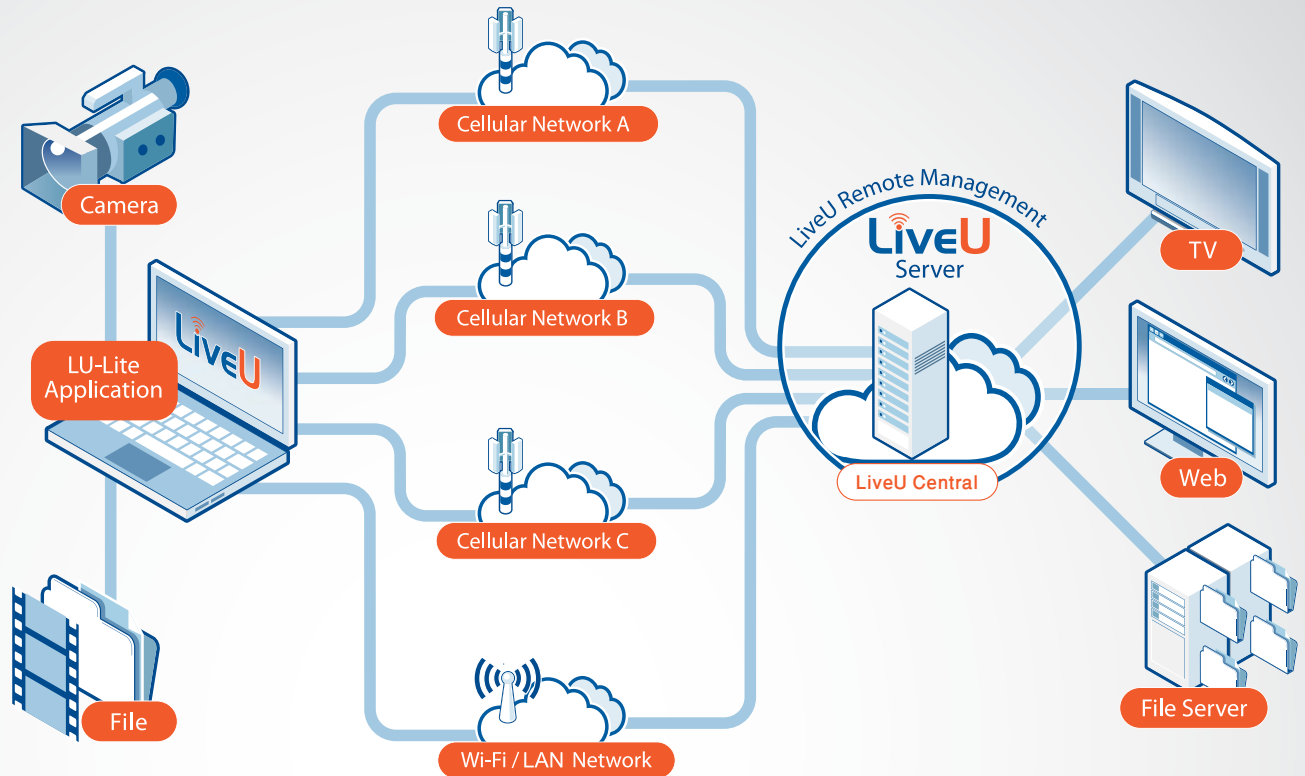

LU-Lite Laptop Solution

Fast and Reliable File Transfer and Live Video via your Laptop

LiveU's bonded laptop solution offers fast, reliable and high-quality mobile bonded transmission via the laptop, using up to six simultaneous Wi-Fi, LAN, cellular and satellite connections, including all BGAN services. With a user-friendly interface, the LU-Lite software is easy to use and highly flexible, supporting any camera input provided by your hardware.

Based on LiveU's fourth-generation bonded uplink technology, the LU-Lite software serves a wide variety of applications and workflows in the field, including file transfer and Store & Forward as well as editing and live interviews using the laptop webcam.

LU-Lite connects to your existing LiveU receiving server and incorporates seamlessly into the LiveU Central management platform, enabling control rooms to manage multiple video feeds from all of your LiveU units operating in diverse locations for a smoother workflow configuration.

Live Video Wherever, Whenever

LU-Lite Laptop Solution

LU-Lite Features

- Bonds 6x3G/4G, Wi-Fi & Satellite networks
- File Transfer
- Store & Forward
- Works Seamlessly with BGAN HDR and other satellite IP infrastructure
- Live broadcast using the laptop webcam or connected camera