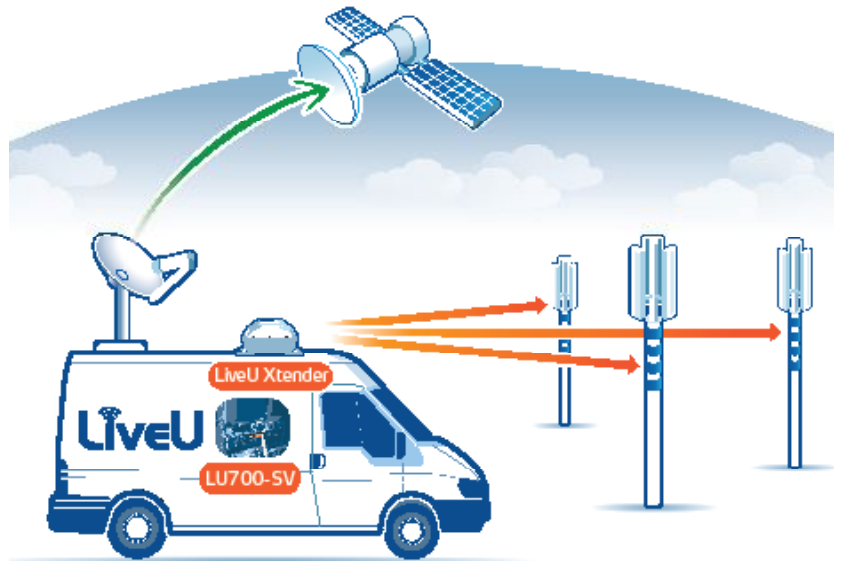

LiveU's Vehicle Solutions

Extend & Enhance your Reach

Leveraging existing transmission infrastructure with new technologies for valuable new capabilities in the field

LiveU's range of vehicle-mounted solutions can be provided in different wired and wireless configurations to take into consideration when ordering your new ENG van:

The Hybrid Classic

Contains:

- Satellite Uplink (when stationary)
- LiveU Xtender mounted on the roof of the van, including LiveU Databridge option
- LiveU LU700-SV rack mount encoder

How it Works:

- The LU700-SV connects to the LiveU Xtender and to the Satellite uplink equipment simultaneously to provide continuous transmission of high-quality encoded video regardless of network coverage
- When stationary, preference can be given to Satellite bandwidth, when moving footage can be uploaded to the studio while driving to and from the event scene
- LiveU DataBridge functionality provides the crew with a mobile hotspot for normal Internet use
- Using LiveU Central, staff back at the studio can control LiveU's units down to the last bit, freeing the crew to handle local operations

The only solution to include wireless camera-to-van capabilities

The Live-on-the-Move Truck

Contains:

- LiveU Xtender mounted on the roof of the van, including LiveU Databridge option
- LiveU LU700-SV rack mount encoder
- All-weather cameras mounted internally, on masts, or anywhere else needed

How it Works:

- The mounted cameras provide live coverage of road conditions while on the move, feeding the LU700-SV via the LiveU Xtender
- Footage can be uploaded to the studio while driving to and from the event scene
- LiveU DataBridge functionality provides the crew with a mobile hotspot for standard Internet use