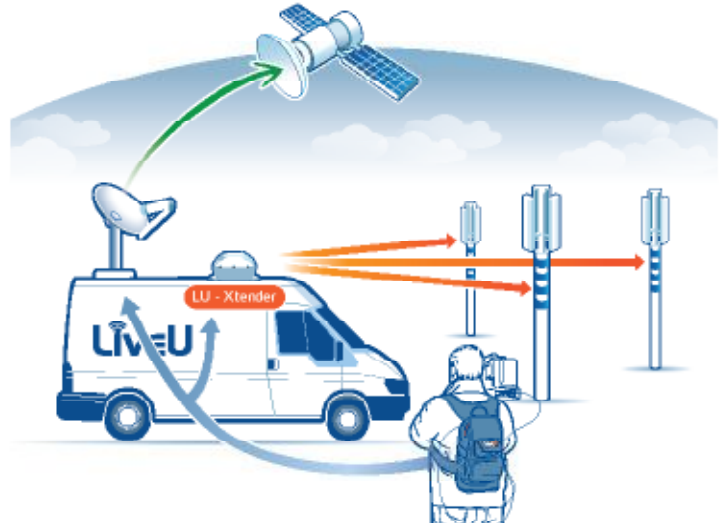

The Hybrid Classic

Contains:

- Satellite Uplink (when stationary)
- LiveU Xtender mounted on the roof of the van, including LiveU Databridge option
- LiveU LU700-SV rack mount encoder

How it Works:

- The LU700-SV connects to the LiveU Xtender and to the Satellite uplink equipment simultaneously to provide continuous transmission of high-quality encoded video regardless of network coverage
- When stationary, preference can be given to Satellite bandwidth, when moving footage can be uploaded to the studio while driving to and from the event scene
- LiveU DataBridge functionality provides the crew with a mobile hotspot for normal Internet use
- Using LiveU Central, staff back at the studio can control LiveU's units down to the last bit, freeing the crew to handle local operations

The only solution to include wireless camera-to-van capabilities

The Live-on-the-Move Truck

Contains:

- LiveU Xtender mounted on the roof of the van, including LiveU Databridge option
- LiveU LU700-SV rack mount encoder
- All-weather cameras mounted internally, on masts, or anywhere else needed

How it Works:

- The mounted cameras provide live coverage of road conditions while on the move, feeding the LU700-SV via the LiveU Xtender
- Footage can be uploaded to the studio while driving to and from the event scene
- LiveU DataBridge functionality provides the crew with a mobile hotspot for standard Internet use

How it Works:

- Cameramen can use the LU500 backpacks to bring live video from as far as 1600ft (500m) away from the van by transmitting wirelessly back to the LiveU Xtender
- Footage can be uploaded to the studio while driving to and from the event scene
- LiveU DataBridge functionality provides the crew with a mobile hotspot for standard Internet use