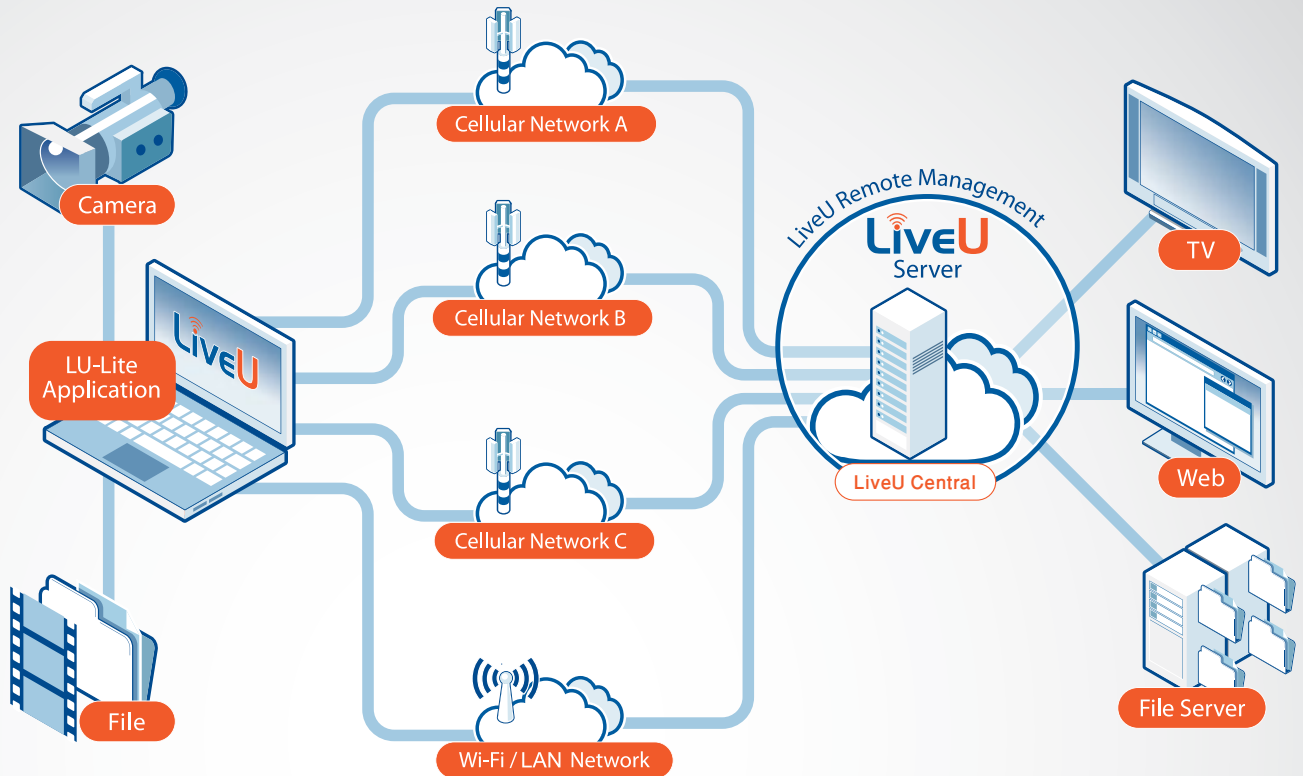

### Fast and Reliable File Transfer and Live Video via your Laptop

LiveU's bonded laptop solution offers fast, reliable and high-quality mobile bonded transmission via the laptop, using up to six simultaneous Wi-Fi, LAN, cellular and satellite connections, including all BGAN services. With a user-friendly interface, the LU-Lite software is easy to use and highly flexible, supporting any camera input provided by your hardware.

Based on LiveU's fourth-generation bonded uplink technology, the LU-Lite software serves a wide variety of applications and workflows in the field, including file transfer and Store & Forward as well as editing and live interviews using the laptop webcam.

LU-Lite connects to your existing LiveU receiving server and incorporates seamlessly into the LiveU Central management platform, enabling control rooms to manage multiple video feeds from all of your LiveU units operating in diverse locations for a smoother workflow configuration.

## LU-Lite Features

- Bonds 6x3G/4G, Wi-Fi & Satellite networks
- File Transfer
- Store & Forward
- Works Seamlessly with BGAN HDR and other satellite IP infrastructure
- Live broadcast using the laptop webcam or connected camera