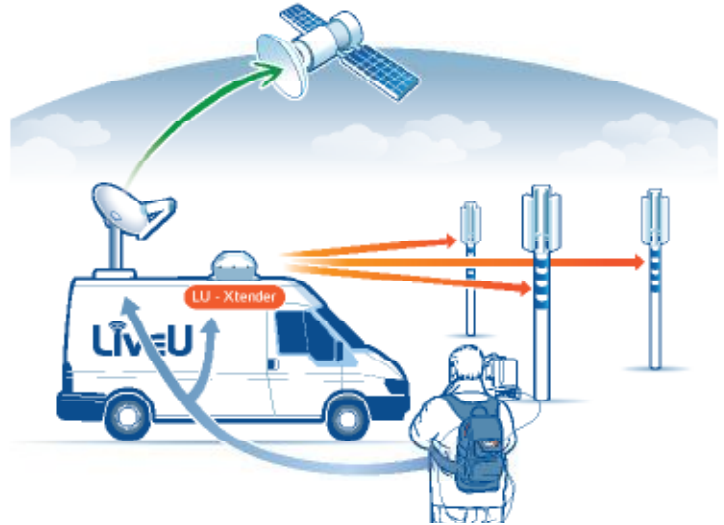

#### How it Works:

- The LU700-SV connects to the LiveU Xtender and to the Satellite uplink equipment simultaneously to provide continuous transmission of high-quality encoded video regardless of network coverage
- When stationary, preference can be given to Satellite bandwidth, when moving footage can be uploaded to the studio while driving to and from the event scene
- LiveU DataBridge functionality provides the crew with a mobile hotspot for normal Internet use
- Using LiveU Central, staff back at the studio can control LiveU's units down to the last bit, freeing the crew to handle local operations

*The only solution to include wireless camera-to-van capabilities*

## Contains:

- LiveU Xtender mounted on the roof of the van, including LiveU Databridge option
- LiveU LU700-SV rack mount encoder
- All-weather cameras mounted internally, on masts, or anywhere else needed

## How it Works:

- The mounted cameras provide live coverage of road conditions while on the move, feeding the LU700-SV via the LiveU Xtender
- Footage can be uploaded to the studio while driving to and from the event scene
- LiveU DataBridge functionality provides the crew with a mobile hotspot for standard Internet use