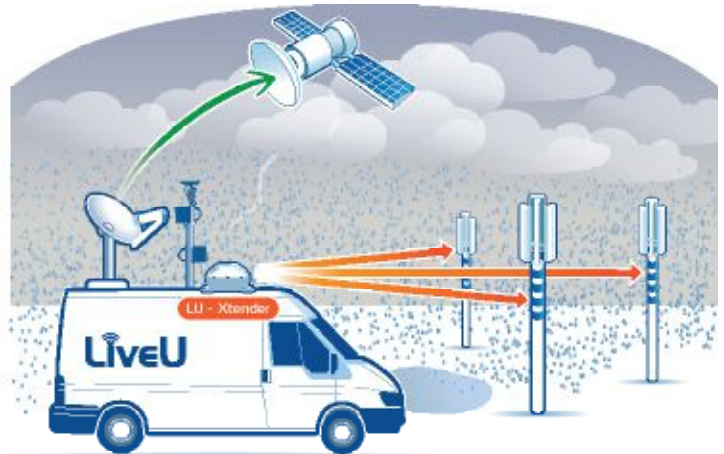

How it Works:

- Cameramen can use the LU500 backpacks to bring live video from as far as 1600ft (500m) away from the van by transmitting wirelessly back to the LiveU Xtender
- Footage can be uploaded to the studio while driving to and from the event scene
- LiveU DataBridge functionality provides the crew with a mobile hotspot for standard Internet use