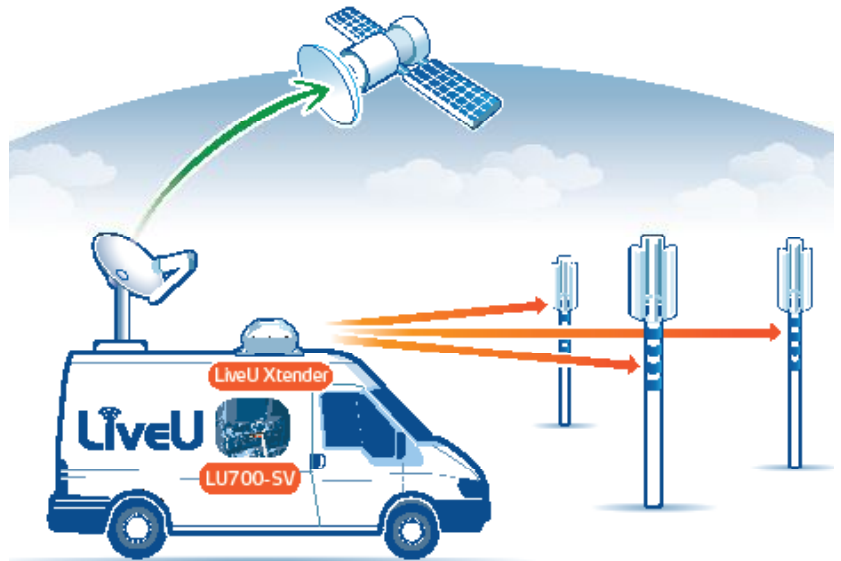

## Extend & Enhance your Reach

Leveraging existing transmission infrastructure with new technologies for valuable new capabilities in the field

LiveU's range of vehicle-mounted solutions can be provided in different wired and wireless configurations to take into consideration when ordering your new ENG van:

#### How it Works:

- The LU700-SV connects to the LiveU Xtender and to the Satellite uplink equipment simultaneously to provide continuous transmission of high-quality encoded video regardless of network coverage
- When stationary, preference can be given to Satellite bandwidth, when moving footage can be uploaded to the studio while driving to and from the event scene
- LiveU DataBridge functionality provides the crew with a mobile hotspot for normal Internet use
- Using LiveU Central, staff back at the studio can control LiveU's units down to the last bit, freeing the crew to handle local operations

## How it Works:

- The mounted cameras provide live coverage of road conditions while on the move, feeding the LU700-SV via the LiveU Xtender
- Footage can be uploaded to the studio while driving to and from the event scene
- LiveU DataBridge functionality provides the crew with a mobile hotspot for standard Internet use