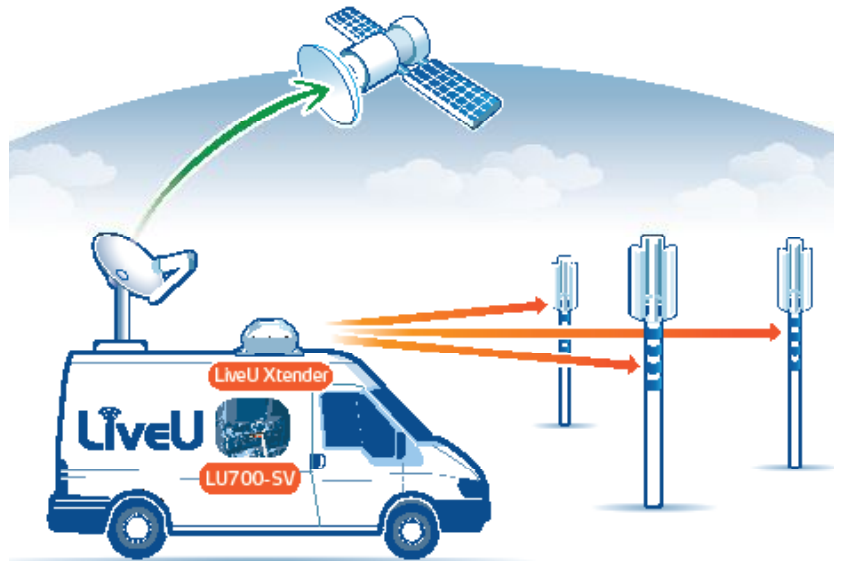

LiveU's Vehicle Solutions

Extend & Enhance your Reach

Leveraging existing transmission infrastructure with new technologies for valuable new capabilities in the field

LiveU's range of vehicle-mounted solutions can be provided in different wired and wireless configurations to take into consideration when ordering your new ENG van:

The Hybrid Classic

Contains:

- Satellite Uplink (when stationary)
- LiveU Xtender mounted on the roof of the van, including LiveU DataBridge option
- LiveU LU700-SV rack mount encoder

How it Works:

- The LU700-SV connects to the LiveU Xtender and to the Satellite uplink equipment simultaneously to provide continuous transmission of high-quality encoded video regardless of network coverage
- When stationary, preference can be given to Satellite bandwidth, when moving footage can be uploaded to the studio while driving to and from the event scene
- LiveU DataBridge functionality provides the crew with a mobile hotspot for normal Internet use
- Using LiveU Central, staff back at the studio can control LiveU's units down to the last bit, freeing the crew to handle local operations

The only solution to include wireless camera-to-van capabilities

The Live-on-the-Move Truck

Contains:

- LiveU Xtender mounted on the roof of the van, including LiveU Databridge option
- LiveU LU700-SV rack mount encoder
- All-weather cameras mounted internally, on masts, or anywhere else needed

How it Works:

- The mounted cameras provide live coverage of road conditions while on the move, feeding the LU700-SV via the LiveU Xtender
- Footage can be uploaded to the studio while driving to and from the event scene
- LiveU DataBridge functionality provides the crew with a mobile hotspot for standard Internet use