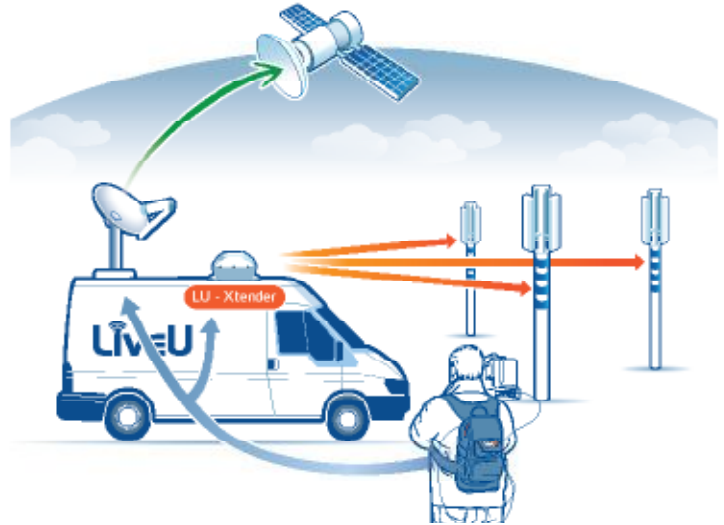

The Hybrid Classic

Contains:

- Satellite Uplink (when stationary)
- LiveU Xtender mounted on the roof of the van, including LiveU DataBridge option
- LiveU LU700-SV rack mount encoder

How it Works:

- The LU700-SV connects to the LiveU Xtender and to the Satellite uplink equipment simultaneously to provide continuous transmission of high-quality encoded video regardless of network coverage
- When stationary, preference can be given to Satellite bandwidth, when moving footage can be uploaded to the studio while driving to and from the event scene
- LiveU DataBridge functionality provides the crew with a mobile hotspot for normal Internet use
- Using LiveU Central, staff back at the studio can control LiveU's units down to the last bit, freeing the crew to handle local operations

The only solution to include wireless camera-to-van capabilities

The Live-on-the-Move Truck

Contains:

- LiveU Xtender mounted on the roof of the van, including LiveU Databridge option
- LiveU LU700-SV rack mount encoder
- All-weather cameras mounted internally, on masts, or anywhere else needed

How it Works:

- The mounted cameras provide live coverage of road conditions while on the move, feeding the LU700-SV via the LiveU Xtender
- Footage can be uploaded to the studio while driving to and from the event scene
- LiveU DataBridge functionality provides the crew with a mobile hotspot for standard Internet use

How it Works:

- Cameramen can use the LU500 backpacks to bring live video from as far as 1600ft (500m) away from the van by transmitting wirelessly back to the LiveU Xtender
- Footage can be uploaded to the studio while driving to and from the event scene
- LiveU DataBridge functionality provides the crew with a mobile hotspot for standard Internet use