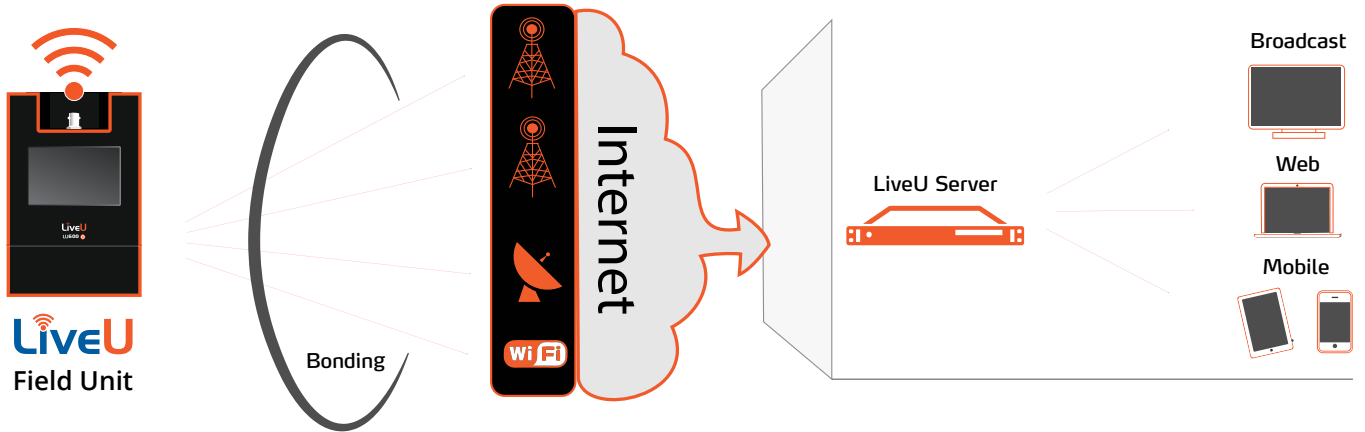

LU2000 VIDEO RECEIVER

Technical Specifications

FORM FACTOR	1U RACK-MOUNTABLE SERVER
SOFTWARE	PRE-INSTALLED WITH LIVEU LRT DECODER SOFTWARE
VIDEO DECODER	H.264/HEVC
CONFIGURATIONS	SINGLE/DUO/QUAD SIMULTANEOUS SDI OUTPUTS
IP OUTPUTS	RTMP FOR STREAMING TO CDNs OR SOCIAL MEDIA, MPEG-TS, LIVEU MULTIPOINT AND NDI
RESOLUTIONS	1080p50/60/25/30/24, 1080i/50/60, 720p50/60/25/30/24, PAL, NTSC
HW INTERFACES	3G/HD/SD-SDI
NETWORK INTERFACE	1000/100/10 RJ-45
NETWORK INTERFACE COUNT	2
POWER SOURCES	110-240V 50/60HZ
CONTROL	FULL CONTROL USING CLOUD MANAGEMENT VIA LIVEU CENTRAL
PREVIEW	TRANSCODES AND OUTPUTS PREVIEW VIA LIVEU CENTRAL
DIMENSIONS	1.7" (43MM) HIGH, 17.2" (437MM) WIDE, 14.5" (369MM) DEEP, 1U RACKMOUNT
WEIGHT	16.5 LBS / 7.48 KG

www.liveu.tv | www.facebook.com/LiveU.Fans | www.twitter.com/liveu

LiveU Inc. | 2 University Plaza, Suite 505, Hackensack, New Jersey 07601, USA
Tel: 1-(201)-742-5228 | www.liveu.tv/contact-us