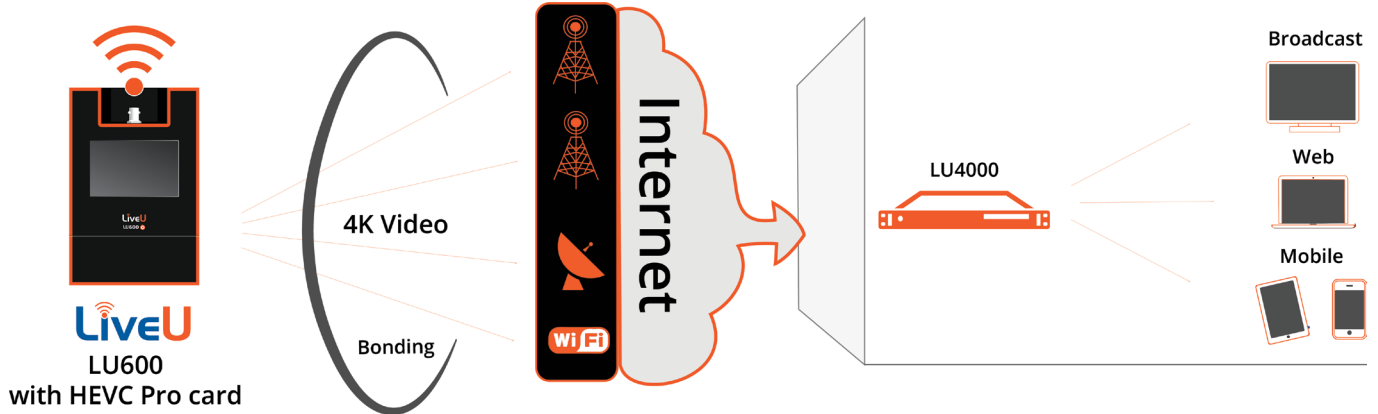

## 4K RECEIVER, FOR THE HIGHEST VIDEO QUALITY AVAILABLE

**The LU4000 bonded video receiver is used to receive, reconstruct and playout any HEVC/ H.264 video stream of up to 4Kp50/60**

The LU4000 becomes an integral part of your live video workflow, acting as your in-studio source of any remote LiveU live feed. The LU4000 includes the latest version of LiveU's Multi-Media Hub (MMH), the software component that reconstructs multiple incoming LiveU streams.

The LU4000 uses LiveU Reliable Transport (LRT), which includes patented Dynamic Adaptive Bitrate control and Forward Error Correction, allowing it to optimize live video delivery to different classes of receiver, dynamically adjusting bitrate and quality for the best viewer experience at any time.

The LU4000 can receive unlimited number of preview feeds, allowing the remote operator to select the feed that is actually sent out over the 12G-SDI for local consumption. The LU4000 integrates seamlessly with LiveU's multi-layered live video ecosystem, allowing operators to monitor and control live streams via LiveU Central, the unified management platform for LiveU's field and studio units.

## Technical Specifications

FORM FACTOR	1U RACK-MOUNTABLE SERVER
SOFTWARE	PRE-INSTALLED WITH LIVEU LRT DECODER SOFTWARE
VIDEO DECODER	H.264/HEVC
CONFIGURATIONS	SINGLE: SUPPORTS ONE 12G-SDI OUTPUT
IP OUTPUTS	RTMP FOR STREAMING TO CDNs OR SOCIAL MEDIA, MPEG-TS, LIVEU MULTIPOINT AND NDI
RESOLUTIONS	2160P50/60/25/30/24, 1080P50/60/25/30/24, 1080I50/60, 720P50/60/25/30/24, PAL, NTSC
HW INTERFACES	12G/6G/3G/HD/SD-SDI
NETWORK INTERFACE	1000/100/10 RJ-45
NETWORK INTERFACE COUNT	2
POWER SOURCES	110-240V 50/60HZ
CONTROL	FULL CONTROL USING CLOUD MANAGEMENT VIA LIVEU CENTRAL
PREVIEW	TRANSCODES AND OUTPUTS PREVIEW VIA LIVEU CENTRAL
DIMENSIONS	1.7" (43MM) HIGH, 17.2" (437MM) WIDE, 14.5" (369MM) DEEP, 1U RACKMOUNT
WEIGHT	16.5 LBS / 7.48 KG