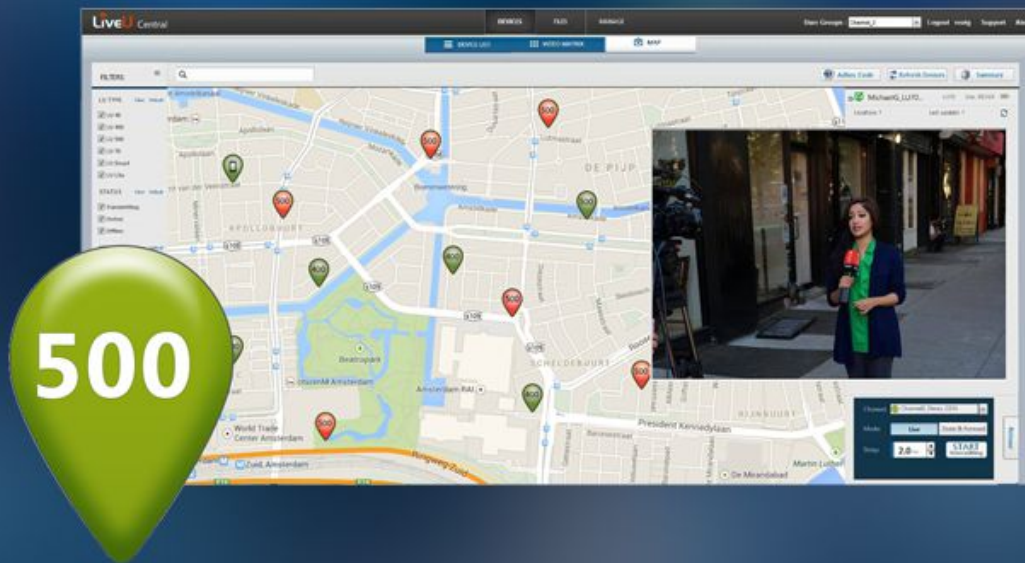

LiveU Central

Unified management platform for easy preview and remote control

The LiveU Central management platform allows full control and monitoring of the entire ecosystem and content via any browser-supported computer or tablet, from anywhere around the world.

Live preview of all incoming feeds that can be dragged and dropped to any physical server output around the world or encoded for web streaming

Geolocation tracks units on a map, making it easy to monitor cell signals and performance